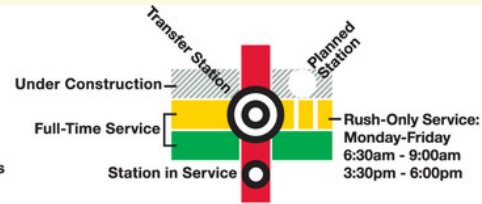

Metro System Map

wmata.com
Customer Information Service: 202-637-7000
TTY Phone: 202-638-3780

1. ### Legend
2. **RD** Red Line • Glenmont to Shady Grove
   - **OR** Orange Line • New Carrollton to Vienna
   - **BL** Blue Line • Franconia-Springfield to Largo Town Center
   - **GR** Green Line • Branch Ave to Greenbelt
   - **YL** Yellow Line • Huntington to Fort Totten
   - **SV** Silver Line • Future Dulles Corridor Line

Station Features

- Bus to Airport
- Parking
- Hospital
- Airport

Connecting Rail Systems

- No Smoking
- No Eating or Drinking
- No Animals (except service animals)
- No Audio (without earphones)
- No Littering or Spitting
- No Dangerous or Flammable Items